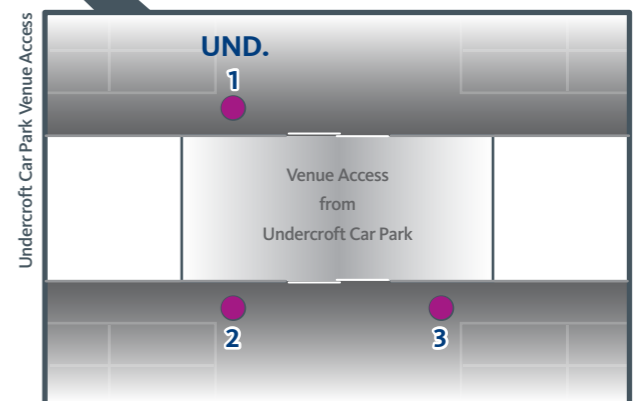

Not to Scale

Key:

- 96 Sheet Static back lit posters
- 6 Sheet Static back lit posters - Double Sided
- Podium Flags
- 6 Sheet Static back lit posters - Single Sided
- DLR Banners
- Podium Pennants
- 6 Sheet Static back lit posters -Podium
- Undercroft Car Park Entrance/Exit

Guide for Hotels:

- (A) Crowne Plaza
- (B) ibis
- (C) Novotel

External Advertising Sites at ExCeL London