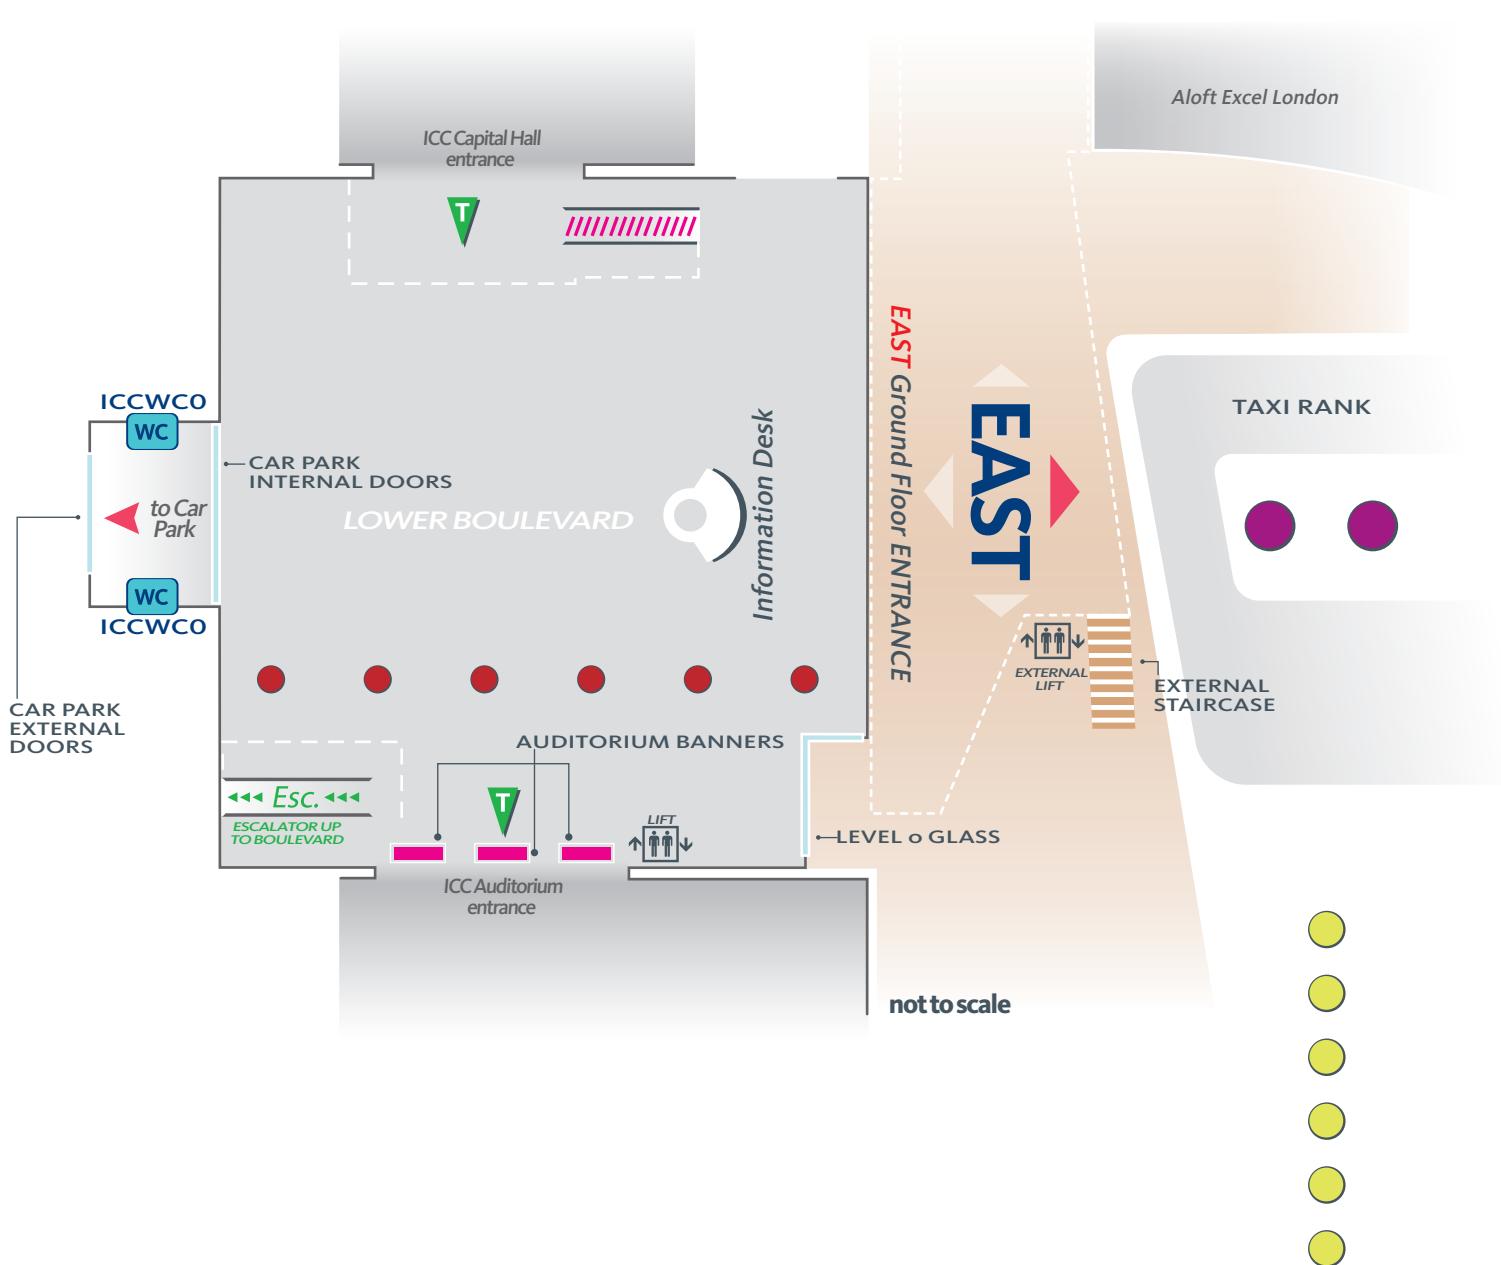

ExCeL London Level 0 Poster & Banner Locations

Key:

-  Vertical Pillars
-  6 Sheet Static back lit posters - Double Sided
-  Flags
-  Totem
-  Auditorium Banners
-  Toilets
-  Visitor Lifts
-  East Staircase
-  Stairs