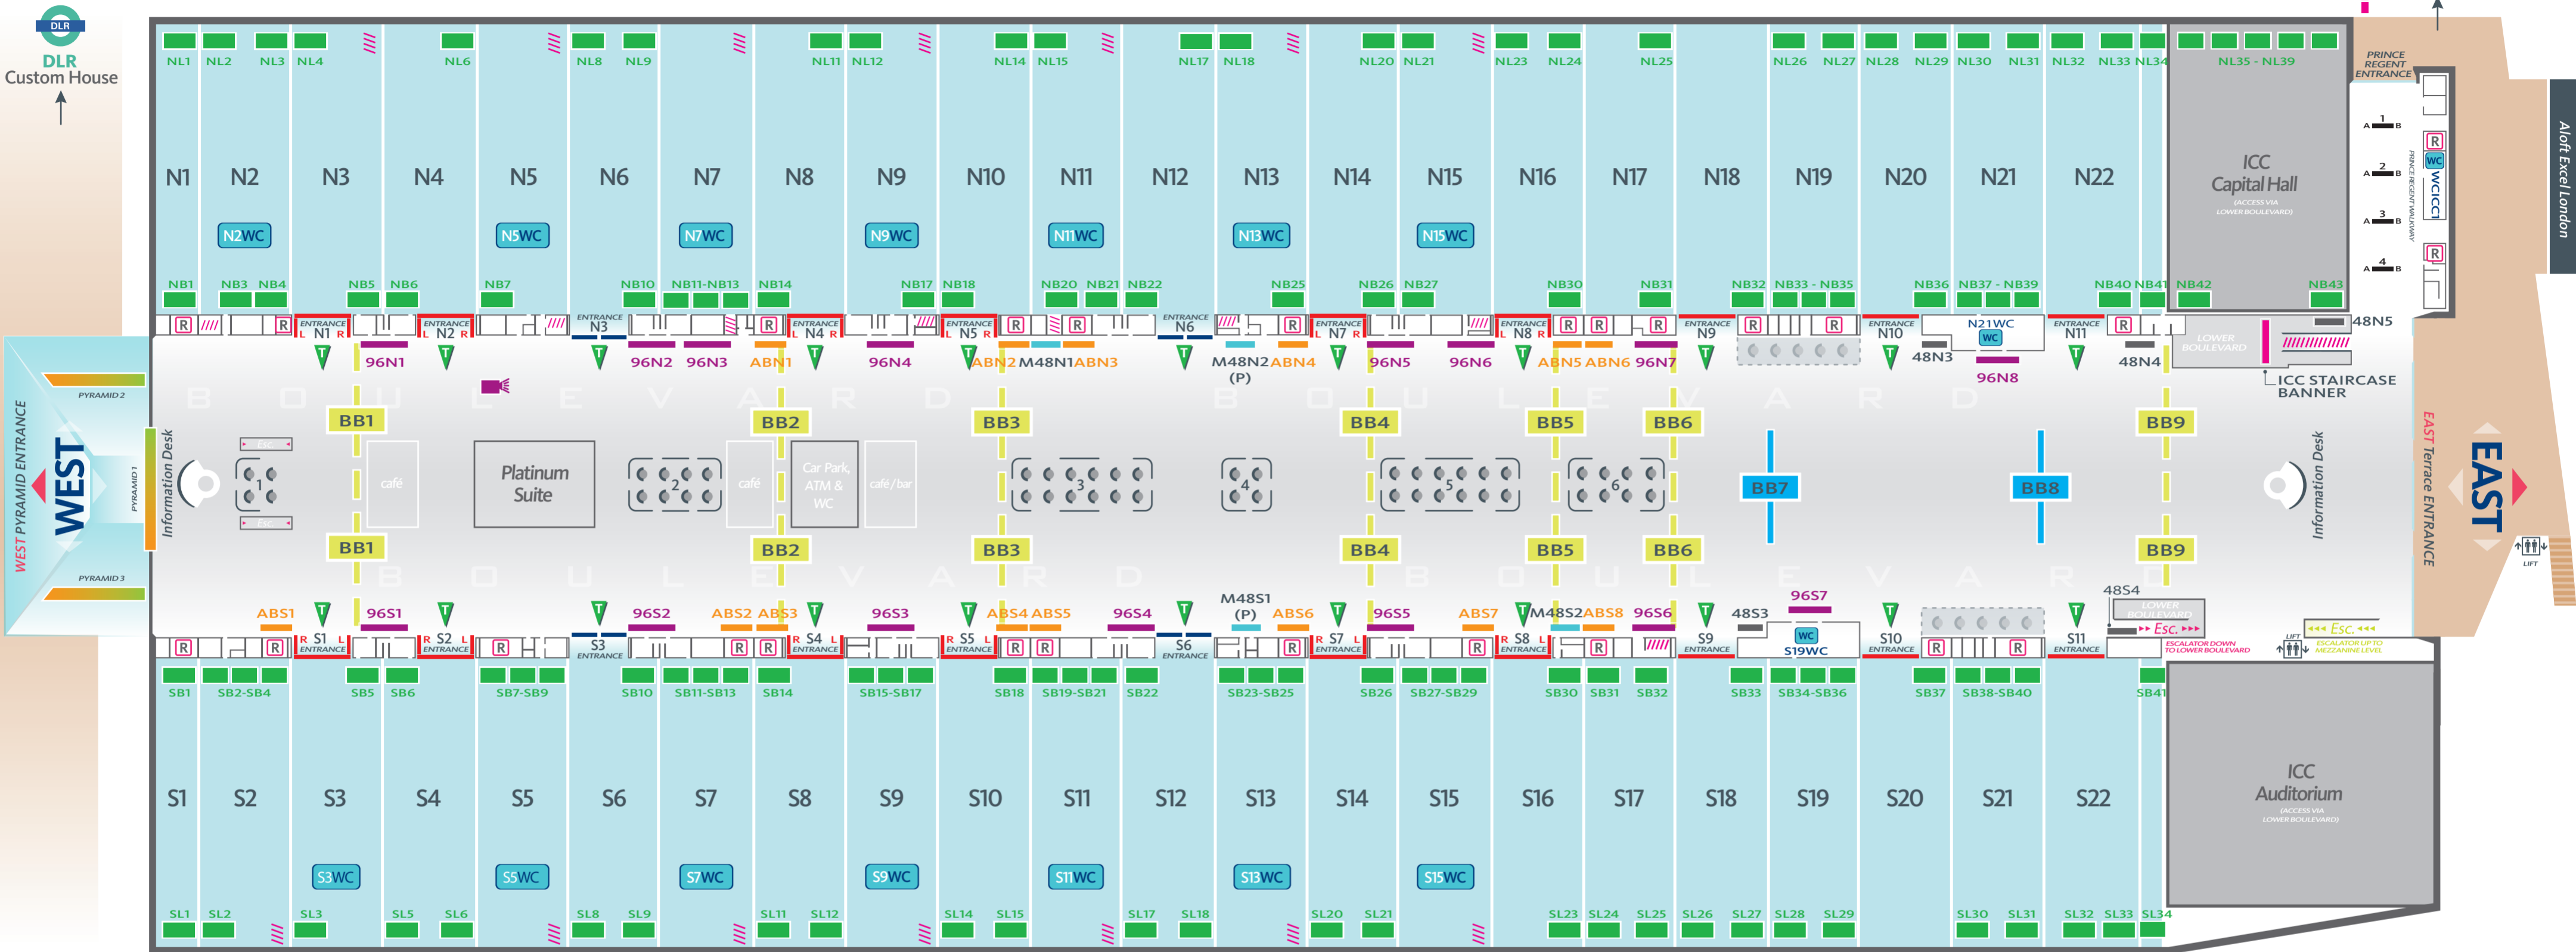

ExCeL London Internal Poster & Banner Locations

Key:

Backlit mini 48 Sheet Poster sites (P) = Portrait	Hall Entrance Sites (Exhibition Halls) These consist of 2 x side panels (L & R), a 12m x 4m panel (B).	Bespoke Signage	Prince Regent Walkway Hanging Banners
Backlit 48 Sheet Poster sites	Boulevard Banners	Stairs	Interactive Projection
Backlit 96 Sheet Poster sites	Boulevard Hanging Banners	Restaurants	Toilets
Lower Hall Entrances These consist of a double Lighbox.	In-Hall Perimeter Banners	Boulevard Seating	Visitor Lifts
Alcove Banners	Totem	Boulevard	Lower Level Boulevard
		Halls	Pyramid Banners