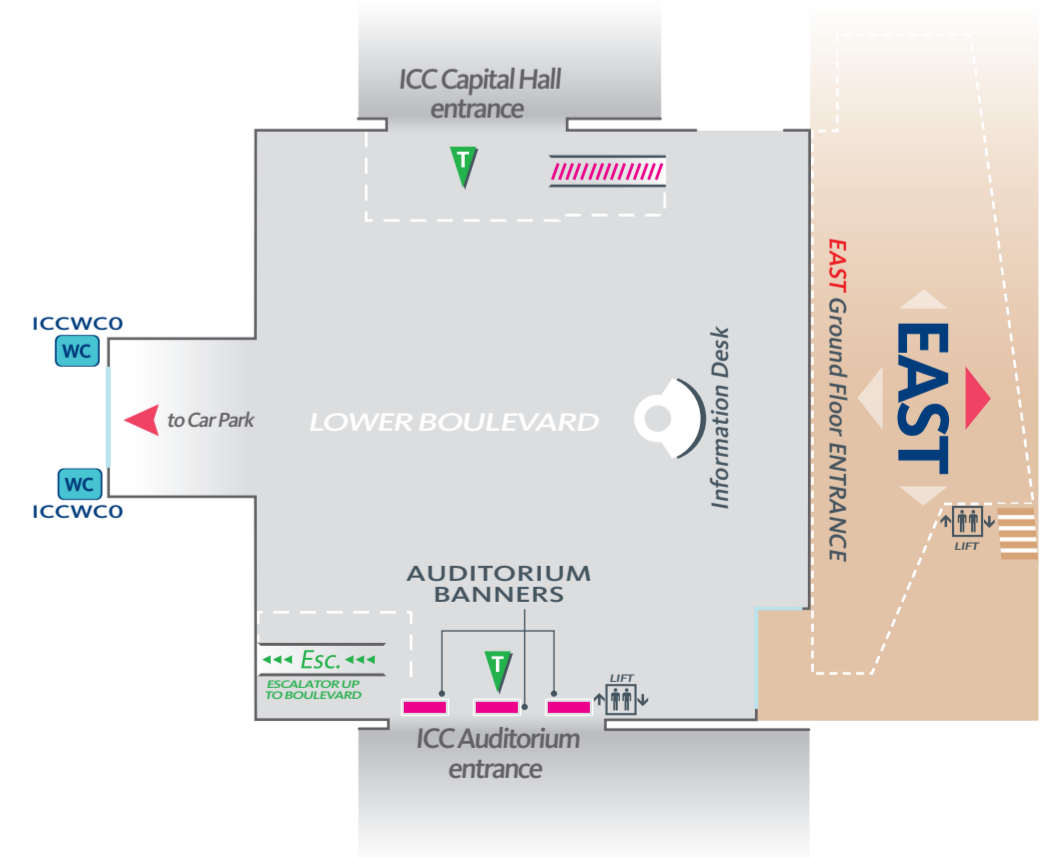

ExCeL London Internal Poster & Banner Locations

Key:

Backlit mini 48 Sheet Poster sites (P) = Portrait	Hall Entrance Sites (Exhibition Halls) These consist of 2 x side panels (L & R), a 12m x 4m panel (B).	Bespoke Signage	Prince Regent Walkway Hanging Banners
Backlit 48 Sheet Poster sites	Boulevard Banners	Stairs	Interactive Projection
Backlit 96 Sheet Poster sites	Boulevard Hanging Banners	Restaurants	Toilets
Lower Hall Entrances These consist of a double Lighbox.	In-Hall Perimeter Banners	Boulevard Seating	Visitor Lifts
Alcove Banners	Totem	Boulevard	Lower Level Boulevard
		Halls	Pyramid Banners