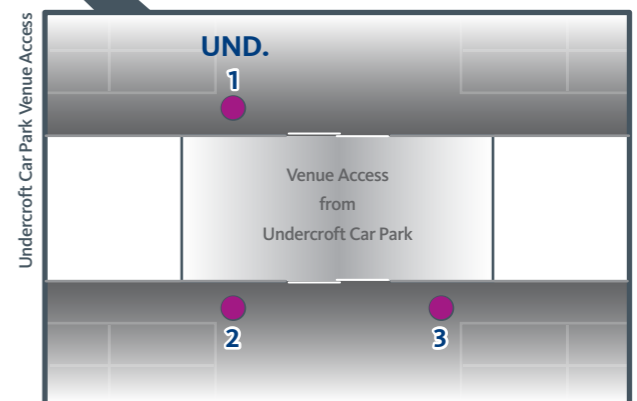

Not to Scale

Key:

-  96 Sheet Static back lit posters
-  6 Sheet Static back lit posters - Double Sided
-  Podium Flags
-  6 Sheet Static back lit posters - Single Sided
-  DLR Banners
-  Podium Pennants
-  6 Sheet Static back lit posters -Podium
-  Undercroft Car Park Entrance/Exit

Guide for Hotels:

- (A) Crowne Plaza
- (B) ibis
- (C) Novotel

External Advertising Sites at ExCeL London